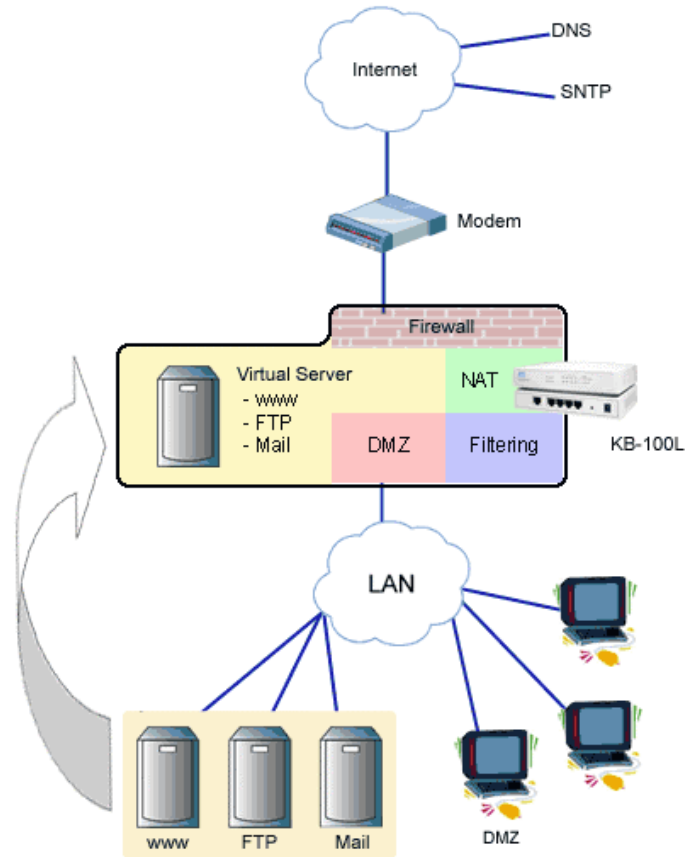

KB-100L - SOHO Internet Broadband Router with 4 LAN ports

Introduction

KB-100L is designed to simplify the complexity of conventional IP sharing. With built-in DHCP server, network node IP addresses are assigned automatically at central location for ease management. KB-100L also comes with built-in 4-port switch, which permits sharing of network resources, including printers, files, Internet service. While permitting freedom of resource sharing, KB-100L offers firewall function to isolate private workstations from the public to prevent potential undesired direct access from the Internet.

Key features:

- Shares a ISP services and network resources to LAN groups
- Supports PPPoE and PPTP protocol to for Cable modem, Fixed xDSL, PPPoE Dail-up xDSL, PPTP xDSL
- Built-in DHCP server for automatic IP address assignment for local network
- Firewall protection
- Simple web-based configuration
- Virtual server mapping
- Demilitarized zone (DMZ)

Application

Network Ports

- 4 x 10/100Mbps, Shielded RJ45
- 1 x 10Mbps 10Base-T, Shielded RJ45, ADSL/Cable Modem connection.

Ordering Information

KB-100L	SOHO Internet Broadband Router with 4 LAN ports
---------	---