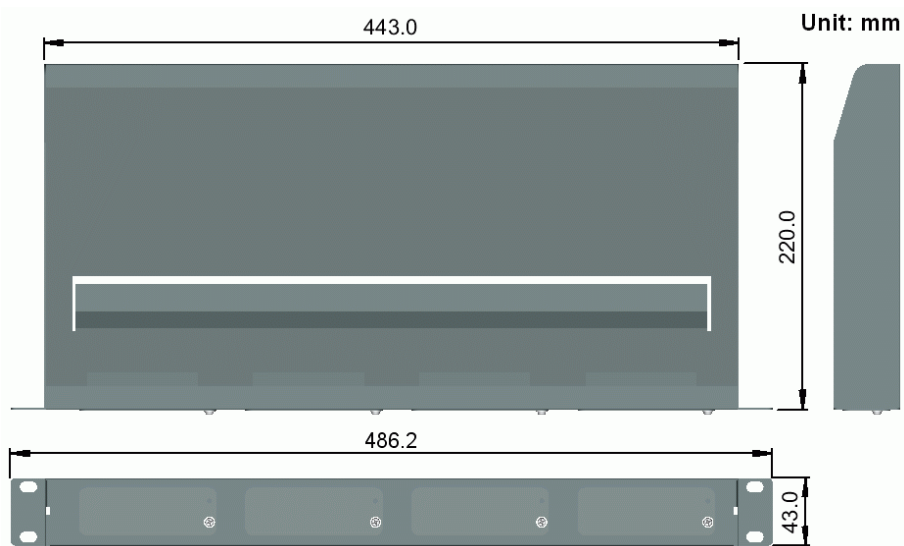

Application Note
4-Slot Media Converter 1U Chassis for 19" Rack Installation
 KCR-4MC-H

2011/03/23

The chassis is a simple 19" rack mountable chassis for KTI's media converter devices. It provides four slots for installation of four standalone media converters. A variety of optional media converters is available for purchasing. Contact your sales representative for more information.

Ordering Information:

Part Name	Remark
KCR-4MC-H	4-Slot Media Converter 1U 19" Chassis
PA-12V-2A-4P	Optional Power Adapter 12V/24W with 4 DC Plugs

KCR-4MC-H:

KCR-4MC-H Dimensions:

Information of Optional Standalone Media Converters: