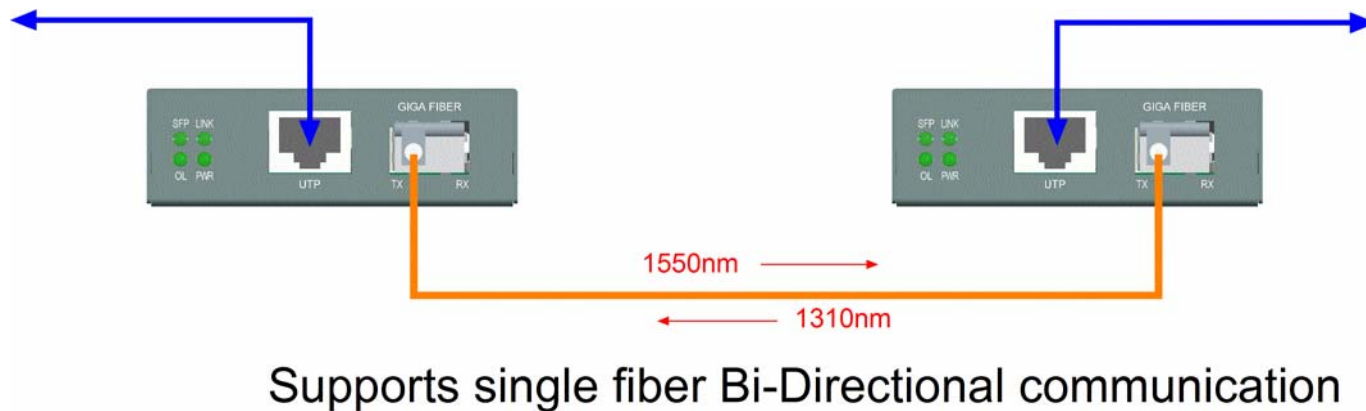

KGC-352

*PoE-PD-enabled 1000Base-T to
1000Base-X Gigabit Media Converters*

Media Conversion

Copper Port (RJ-45)

- 1000BASE-T
- Cat.5 or better

Fiber Port (SFP)

- 1000BASE-SX/LX
- Duplex MMF
- Duplex SMF
- Bi-Di single fiber
- CWDM

Benefit 4: IEEE Standard PoE

- IEEE 802.3af compliant
- Drawing power from all pairs on Cat.5
- Class 1 power classification
- Inter-operability guaranteed
- Operation safety guaranteed

Application 1: PoE Installation

Application 2: Long Reach SMF

Application 3: Bi-Di Single Fiber

Application 4: CWDM