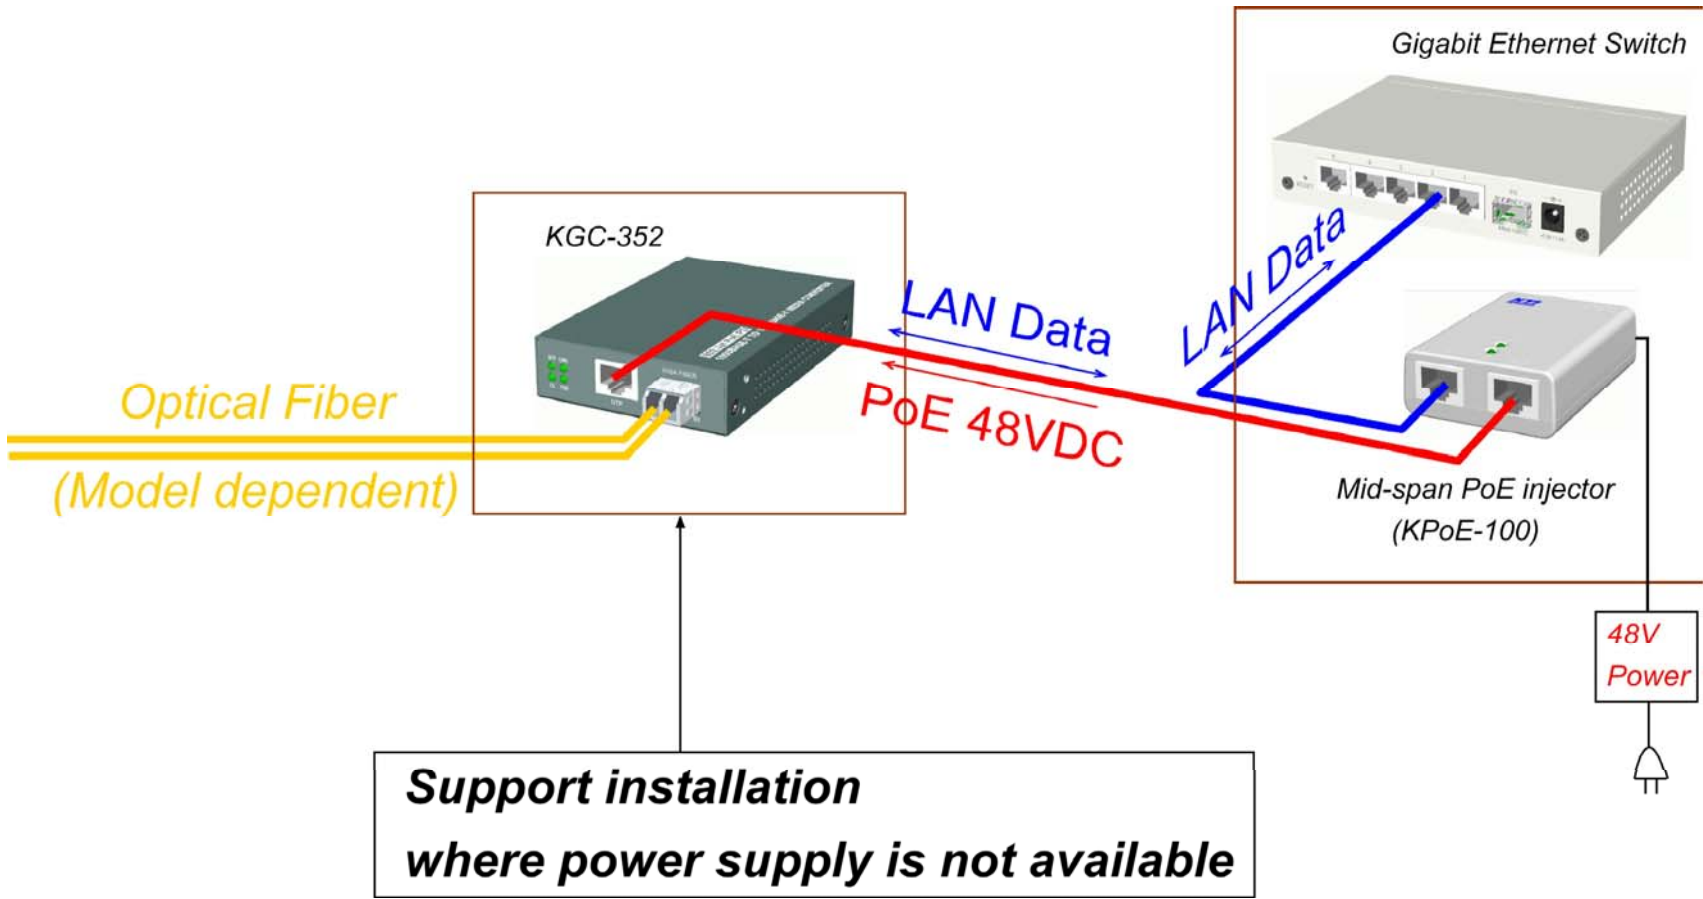

KGC-352

*PoE-PD-enabled 1000Base-T to
1000Base-X Gigabit Media Converters*

Media Conversion

Copper Port (RJ-45)

- 1000BASE-T
- Cat.5 or better

Fiber Port (SFP)

- 1000BASE-SX/LX
- Duplex MMF
- Duplex SMF
- Bi-Di single fiber
- CWDM

Benefit 1: Direct Conversion

- No bridging conversion
- Direct conversion
- The least latency

Benefit 2: SFP Flexibility

Fiber Options

- Easy migration
- Easy upgrade
- Easy maintenance

Benefit 3: Two Power Methods

Benefit 4: IEEE Standard PoE

- IEEE 802.3af compliant
- Drawing power from all pairs on Cat.5
- Class 1 power classification
- Inter-operability guaranteed
- Operation safety guaranteed

Application 1: PoE Installation