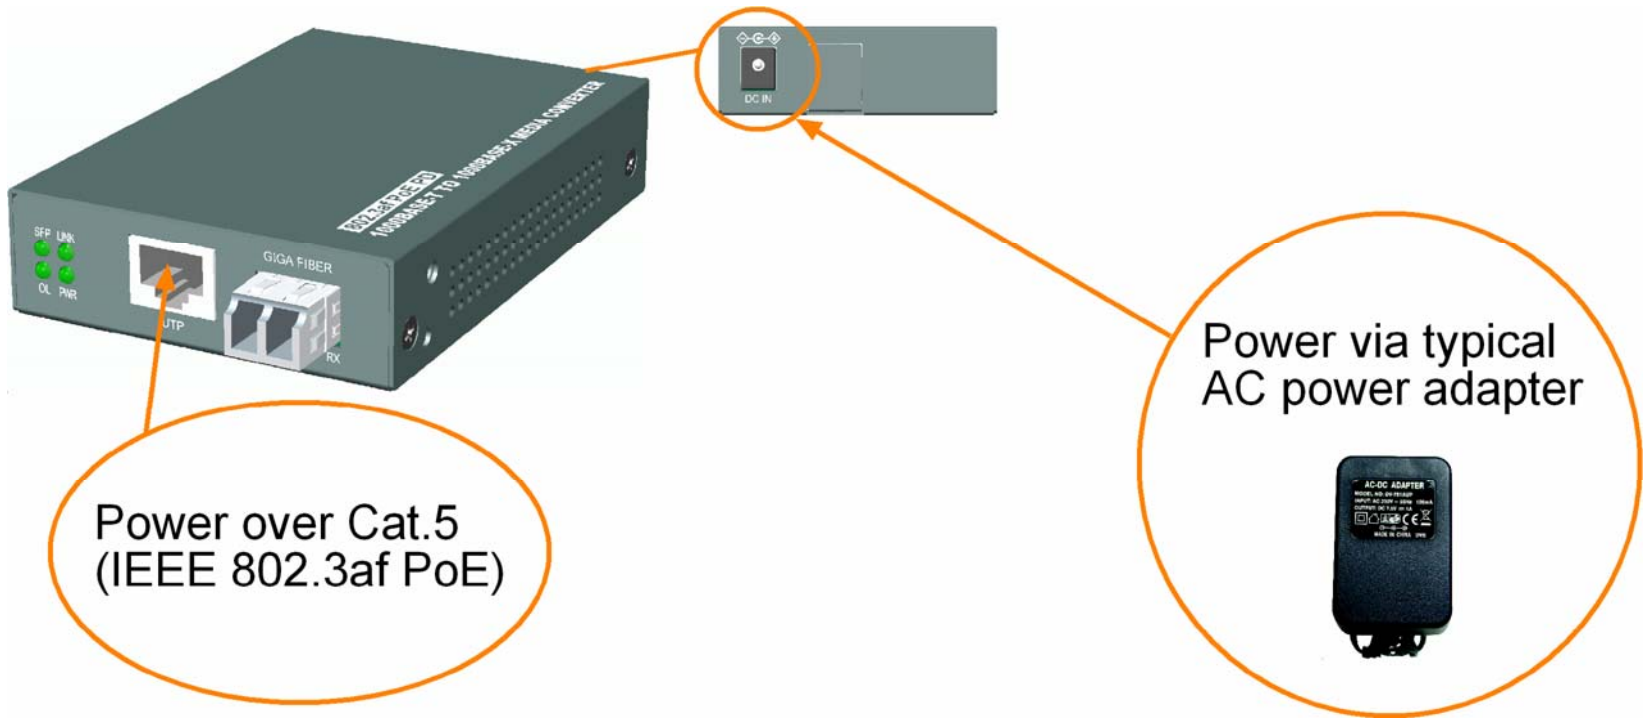

KGC-352

*PoE-PD-enabled 1000Base-T to
1000Base-X Gigabit Media Converters*

Media Conversion

Copper Port (RJ-45)

- 1000BASE-T
- Cat.5 or better

Fiber Port (SFP)

- 1000BASE-SX/LX
- Duplex MMF
- Duplex SMF
- Bi-Di single fiber
- CWDM

Benefit 4: IEEE Standard PoE

- IEEE 802.3af compliant
- Drawing power from all pairs on Cat.5
- Class 1 power classification
- Inter-operability guaranteed
- Operation safety guaranteed

Application 1: PoE Installation