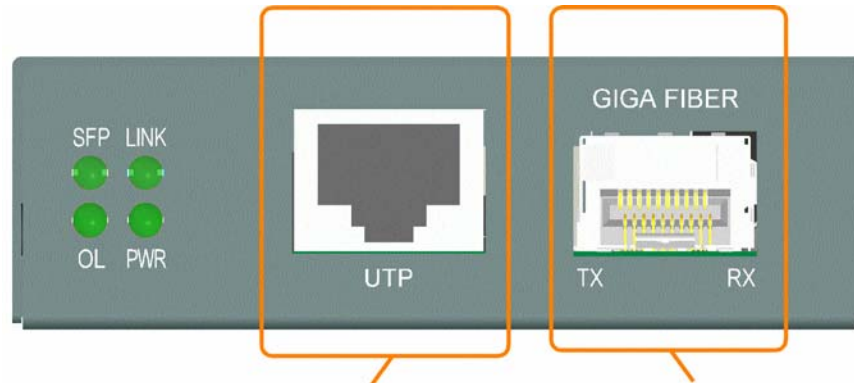

KGC-352

*PoE-PD-enabled 1000Base-T to
1000Base-X Gigabit Media Converters*

Media Conversion

Copper Port (RJ-45)

- 1000BASE-T
- Cat.5 or better

Fiber Port (SFP)

- 1000BASE-SX/LX
- Duplex MMF
- Duplex SMF
- Bi-Di single fiber
- CWDM

Benefit 1: Direct Conversion

- No bridging conversion
- Direct conversion
- The least latency

Benefit 2: SFP Flexibility

Fiber Options

- Easy migration
- Easy upgrade
- Easy maintenance

Benefit 3: Two Power Methods

Benefit 4: IEEE Standard PoE

- IEEE 802.3af compliant
- Drawing power from all pairs on Cat.5
- Class 1 power classification
- Inter-operability guaranteed
- Operation safety guaranteed

Application 1: PoE Installation