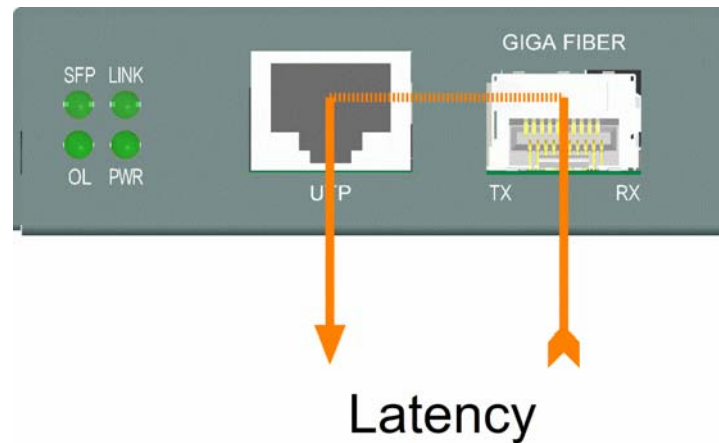

KGC-352

*PoE-PD-enabled 1000Base-T to
1000Base-X Gigabit Media Converters*

Media Conversion

Copper Port (RJ-45)

- 1000BASE-T
- Cat.5 or better

Fiber Port (SFP)

- 1000BASE-SX/LX
- Duplex MMF
- Duplex SMF
- Bi-Di single fiber
- CWDM

Benefit 1: Direct Conversion

- No bridging conversion
- Direct conversion
- The least latency

Benefit 2: SFP Flexibility

Fiber Options

- Easy migration
- Easy upgrade
- Easy maintenance

Benefit 3: Two Power Methods