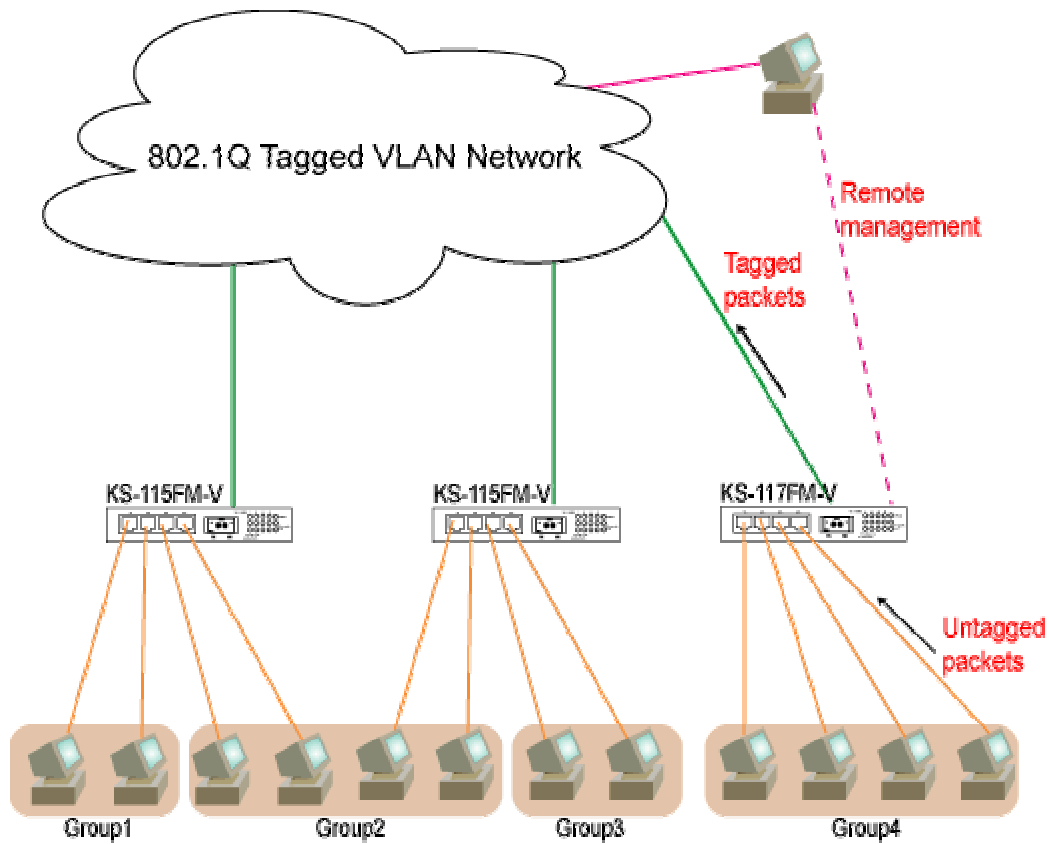

KS-115/117FM-V – A compact VLAN workgroup switch

KTI Web Smart Managed 4/6-Port 10/100 Fast Ethernet Switches with 1 Fiber Connection

Introduction

The model KS-115/117FM-V are designed as high performance compact switches for departmental and enterprise connections, and they are carefully manufactured to comply with IEEE 802.3 10Base-T, IEEE802.3u 100Base-TX, and 100Base-FX standards. They are 4/6 10/100TX ports with 1x100FX port, and each TP port supports both auto-negotiation and auto-MDI/MDI-X detection. In addition, KS-115/117FM-V support variety of fiber connectors, including ST, SC, MT-RJ, VF-45, and LC. The built-in convenient web-based management support both tagged and port-based VLAN configuration, security check, reboot, etc. which can be done remotely to reduce administrative costs. KS-115/117FM-V is targeted at corporate networking infrastructure; it also delivers the easy management, great performance and high scalability.

VLAN Function

- Front-end device for 802.1Q tagged VLAN network
- Support Port-based & Tagged VLAN

Web Management

- Remote configuration
- Easy management
- Reduced administration costs
- Reduced maintenance costs

Implementation of VLAN with KS-115/117FM-V

Ideal Solutions

- Provide a solution for untagged devices to hook up with a tagged VLAN network (Groups4)
- Divide PCs connected to a single switch into multiple virtual groups. (Group 1)
- Integrate PCs dispersed in different network segment virtually into a single LAN (Group 2)

Highlights of VLAN Configuration

VLAN Mode

- Port-based VLAN
- IEEE 802.1Q Tag-based VLAN

Per Port Setting

- PVID: 12bits Full range
- Output Tag/Untag Mode

VLAN Group Setting

- VLAN Mapping Table, support up to 16 groups.